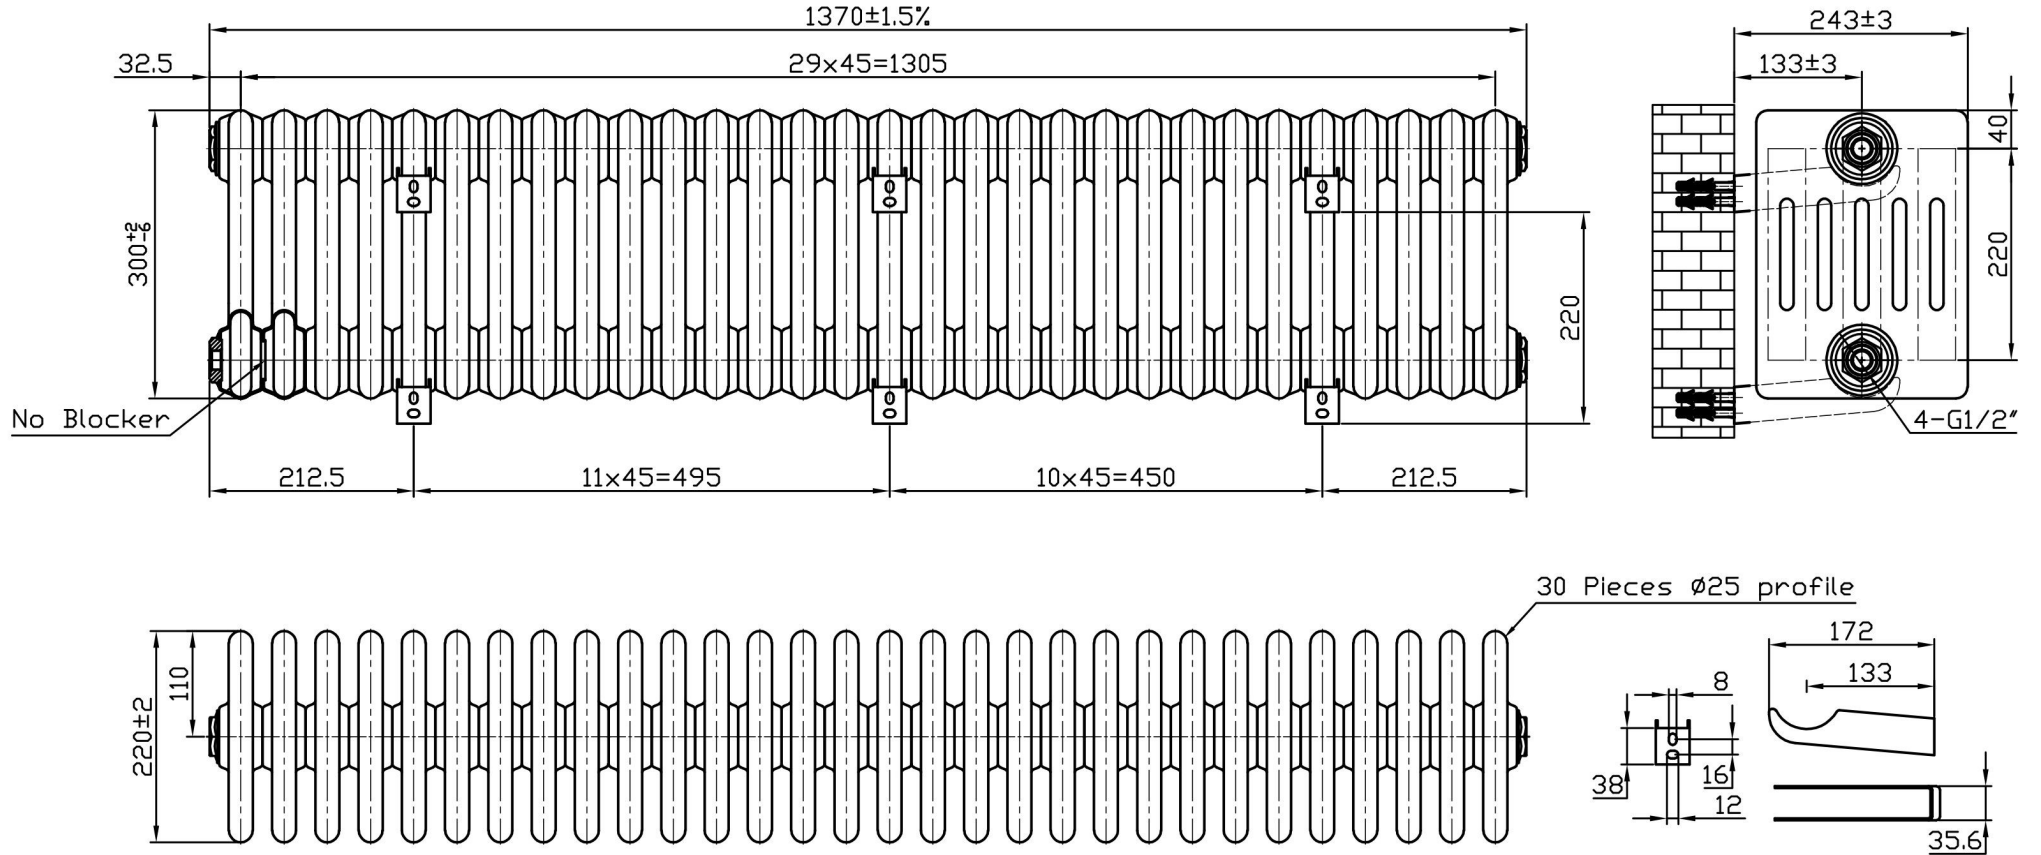

Imperia 6 Column Horizontal 300 x 1370mm. Painted

Technical Drawing

Unit:mm

Eastbrook 

Eastbrook Road, Gloucester GL4 3DB

Technical Helpline : 01452 317890

Mon - Fri / 8am - 5pm

Email : technical@eastbrookco.com